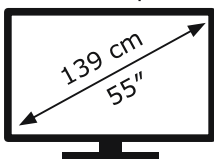

ENERG

METZ

55MOC9010Z

74 kWh/1000h

AB **C** DEFG

43 kWh/1000h

3840 px

2160 px