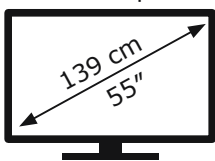

ENERG

METZ

55MOD9500Z

76 kWh/1000h

ABCDEF**G**

85 kWh/1000h

3840 px

2160 px