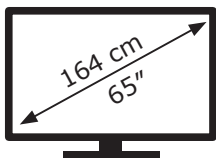

ENERG

METZ

65MOD9500Z

84 kWh/1000h

ABCDEF**F**G

102 kWh/1000h

3840 px

2160 px