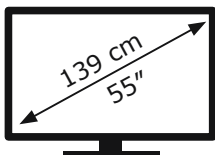

ENERG

METZ

55MOD9502Z

76 kWh/1000h

ABCDEF**G**

85 kWh/1000h

3840 px

2160 px